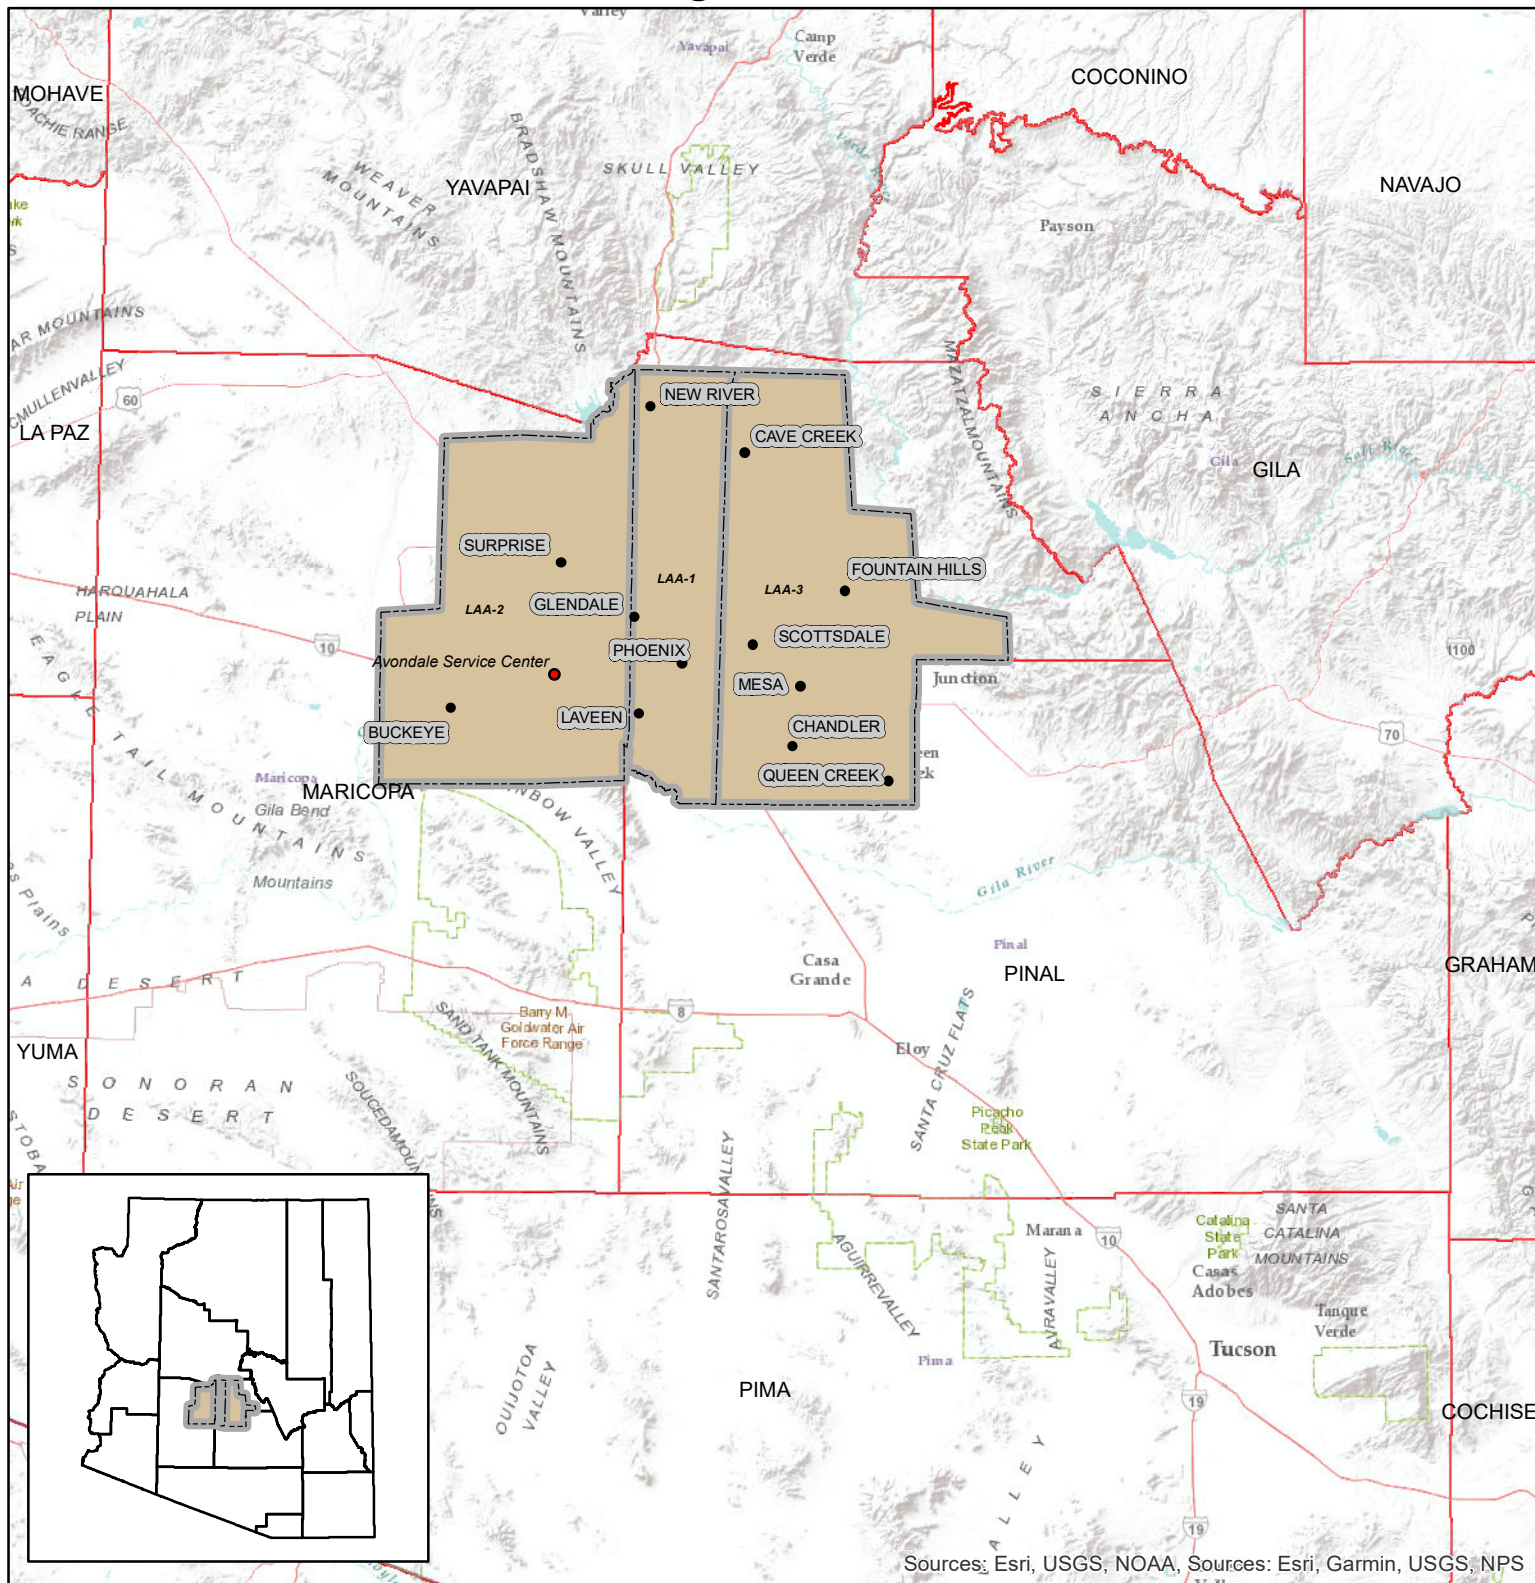

Arizona Farm Service Agency

~ Urban Agriculture Areas ~

Sources: Esri, USGS, NOAA, Sources: Esri, Garmin, USGS, NPS

- Urban Ag Towns
- Service Centers
- Urban Ag - Maricopa County, AZ
- County Boundary

UTM Zone 12N – NAD 83

Source: USDA Farm Service Agency

Date: 2/16/2021

Map is intended for Farm Service Agency (FSA) business purposes only. Map depicted serves only as a general reference map.