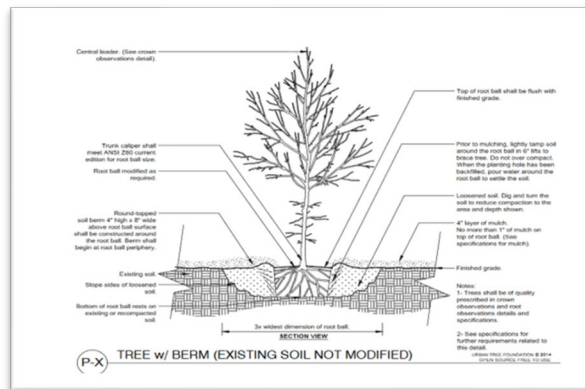

AZ1022 Planting Guidelines: Container Trees & Shrubs

AZ1153 Plant Selection and Selecting Your Plants

AZ1673 Arizona Climate Zones and their Application to Growing Plants

Arizona Meteorological Weather site, lots of down loadable current and historical weather data

<https://cals.arizona.edu/azmet/az-data.htm>

Arizona Nursery Association Website has a tree size booklet <https://azna.org/>

Urban Tree Foundation

Tree pruning, planting and more based on ISA standards plus Cue Cards how to cards in Spanish and English.

www.urbantree.org

NEW! [Planting details and specifications](#) (DWG and PDF).

Includes dozens of editable planting details and specs for every imaginable situation.

Open-source details and specifications