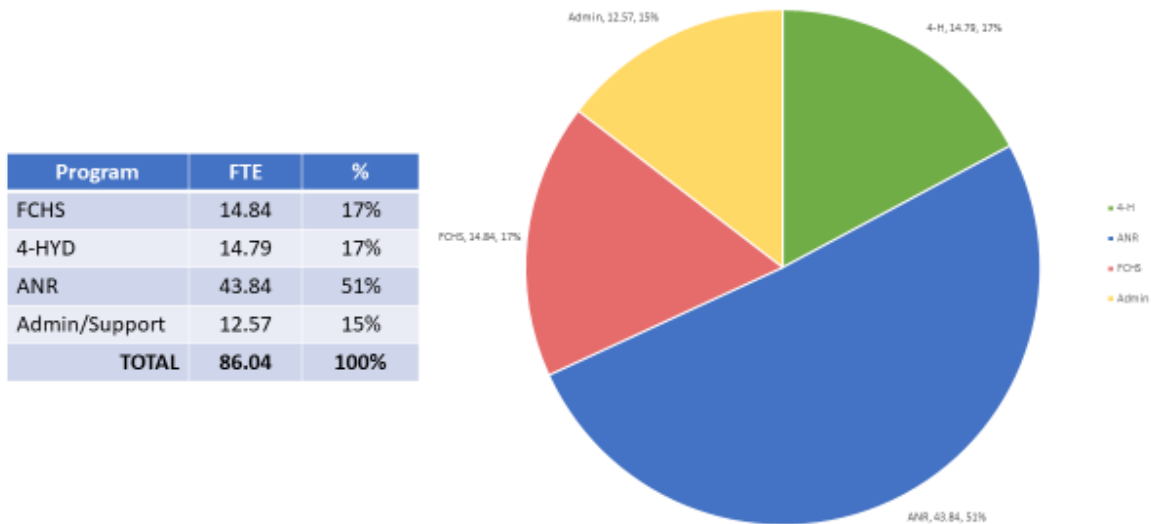

Extension FTE by Program Area – FACULTY ONLY

Figure 1. Extension faculty distribution among program areas, including administrative appointments.

Extension FTE by Program Area – FACULTY ONLY, NO ADMIN

Figure 2. Extension faculty distribution among programs areas, not including administrative appointments.

Extension FTE by Program Area – STAFF ONLY

Figure 3. Extension staff distribution among program areas, including administrative positions.

Extension FTE by Program Area – STAFF ONLY, NO ADMIN

Figure 4. Extension staff distribution among program areas, not including administrative staff.