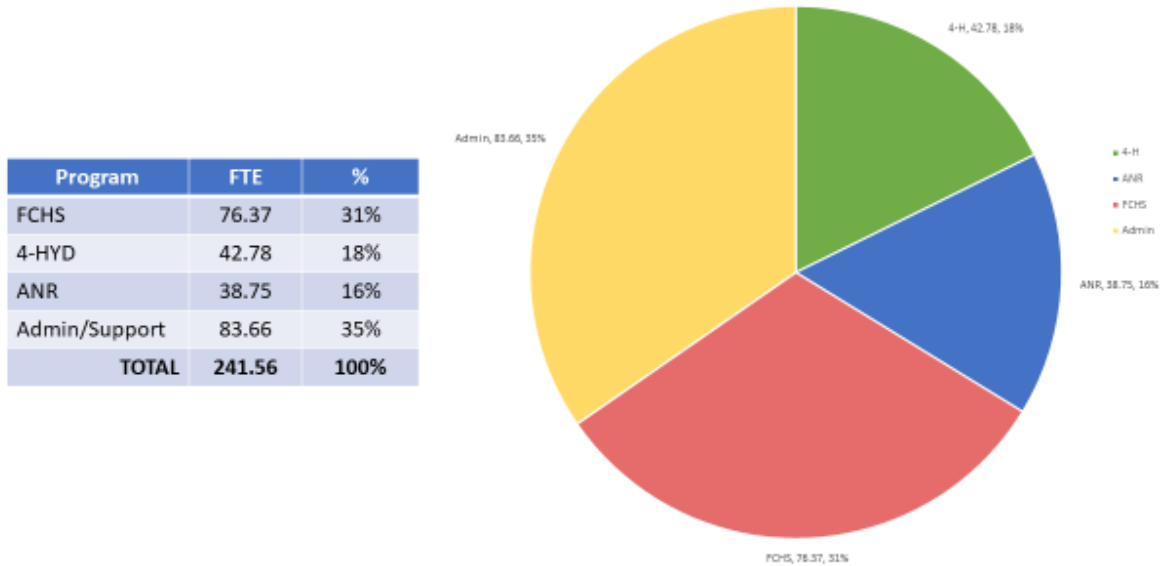

Extension FTE by Program Area – FACULTY ONLY

Figure 1. Extension faculty distribution among program areas, including administrative appointments.

Extension FTE by Program Area – FACULTY ONLY, NO ADMIN

Figure 2. Extension faculty distribution among programs areas, not including administrative appointments.

Extension FTE by Program Area – STAFF ONLY

Figure 3. Extension staff distribution among program areas, including administrative positions.

Extension FTE by Program Area – STAFF ONLY, NO ADMIN

Figure 4. Extension staff distribution among program areas, not including administrative staff.