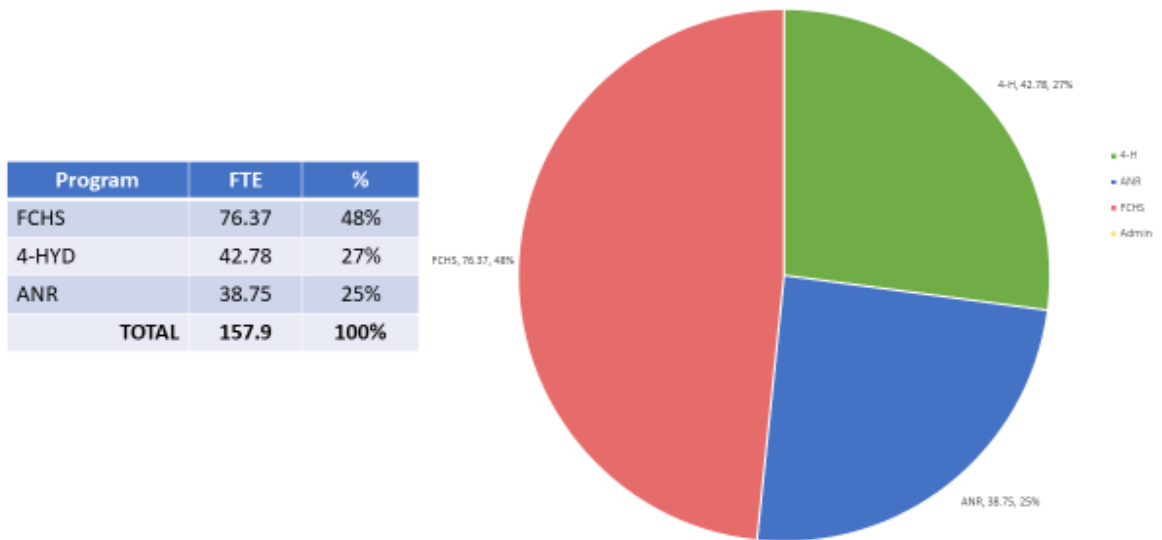

Extension FTE by Program Area – FACULTY ONLY

Figure 1. Extension faculty distribution among program areas, including administrative appointments.

Extension FTE by Program Area – FACULTY ONLY, NO ADMIN

Figure 2. Extension faculty distribution among programs areas, not including administrative appointments.

Extension FTE by Program Area – STAFF ONLY

Figure 3. Extension staff distribution among program areas, including administrative positions.

Extension FTE by Program Area – STAFF ONLY, NO ADMIN

Figure 4. Extension staff distribution among program areas, not including administrative staff.