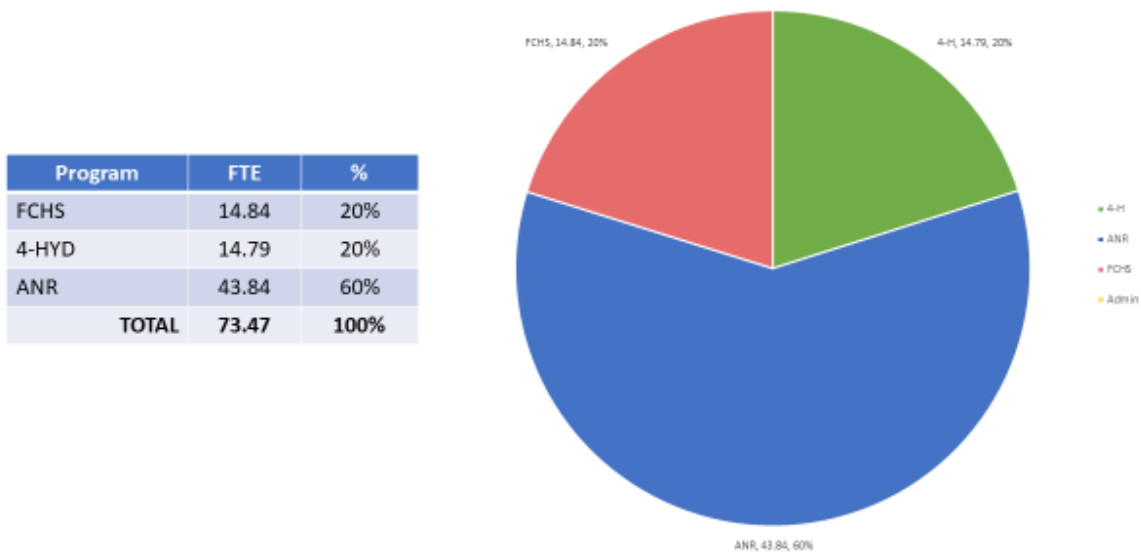

Extension FTE by Program Area – FACULTY ONLY

Figure 1. Extension faculty distribution among program areas, including administrative appointments.

Extension FTE by Program Area – FACULTY ONLY, NO ADMIN

Figure 2. Extension faculty distribution among programs areas, not including administrative appointments.

Extension FTE by Program Area – STAFF ONLY

Figure 3. Extension staff distribution among program areas, including administrative positions.

Extension FTE by Program Area – STAFF ONLY, NO ADMIN

Figure 4. Extension staff distribution among program areas, not including administrative staff.