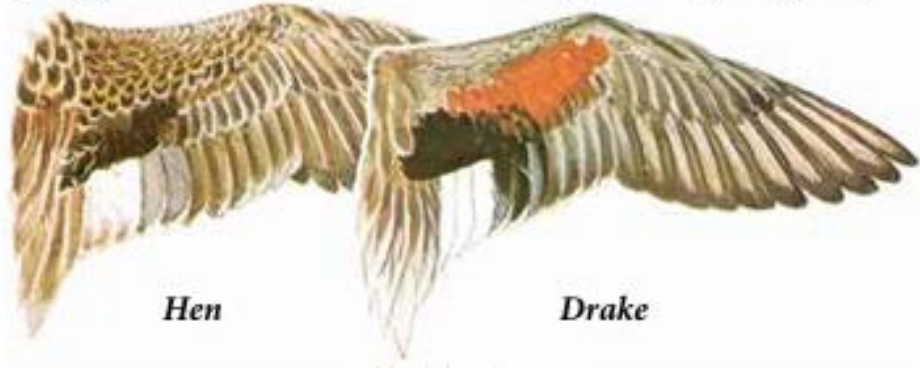

# Shoveler - *Anas clypeata*

Average adult length: ♂ 19.5 inches ♀ 18.7

Average adult weight: ♂ 1.5 pounds ♀ 1.4

# Gadwall - *Anas strepera*

Average adult length: ♂ 21.0 inches

♀ 19.5

Average adult weight: ♂ 2.1 pounds

♀ 1.85

# American Wigeon - *Anas americana*

Average adult length: ♂ 20.3 inches ♀ 19.0 Average adult weight: ♂ 1.8 pounds ♀ 1.7