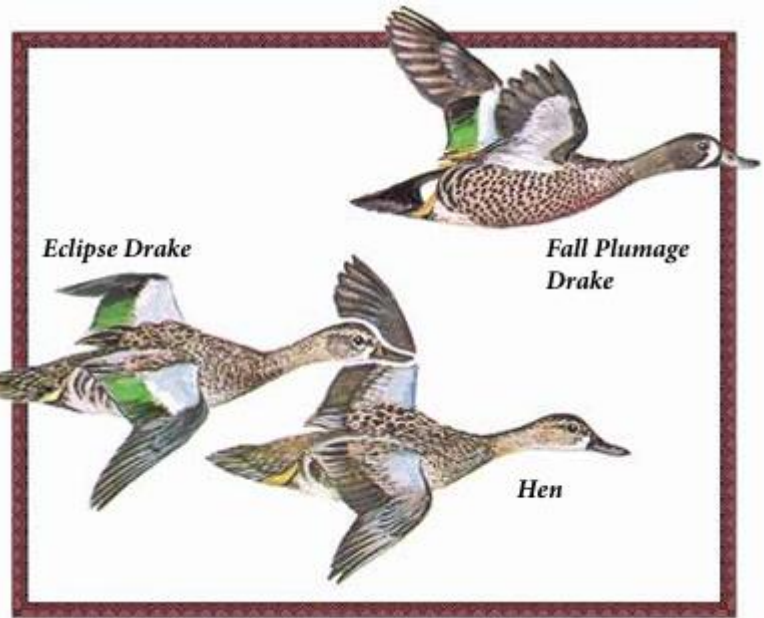

# Shoveler - *Anas clypeata*

Average adult length: ♂ 19.5 inches ♀ 18.7

Average adult weight: ♂ 1.5 pounds ♀ 1.4

# Gadwall - *Anas strepera*

Average adult length: ♂ 21.0 inches

♀ 19.5

Average adult weight: ♂ 2.1 pounds

♀ 1.85

# American Wigeon - *Anas americana*

Average adult length: ♂ 20.3 inches ♀ 19.0 Average adult weight: ♂ 1.8 pounds ♀ 1.7

# Blue-winged Teal - *Anas discors*

Average adult length: ♂ 15.6 inches ♀ 14.5

Average adult weight: ♂ 1.05 pounds ♀ 0.85

Hen

Drake