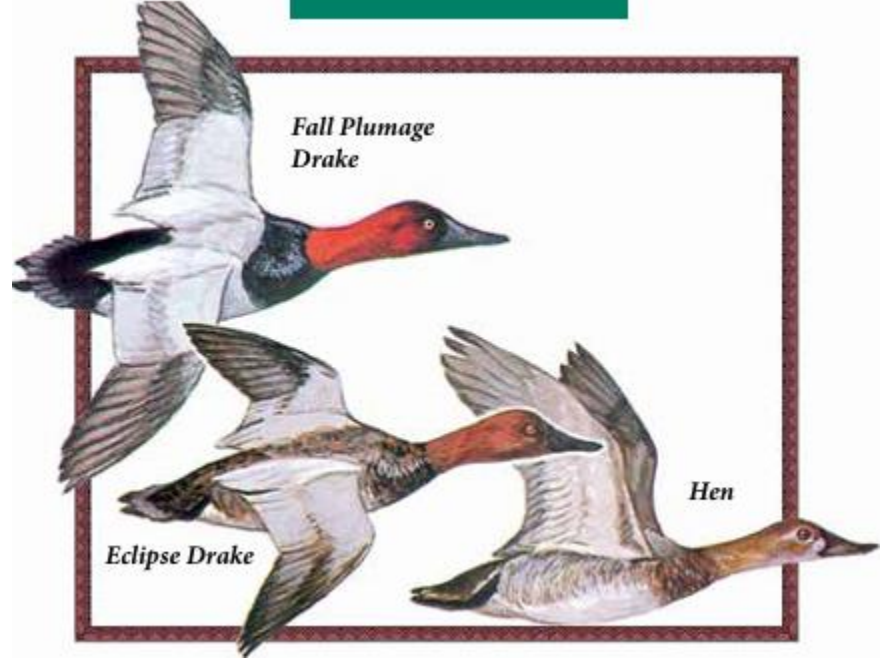

Canvasback- *Aythya valisineria*