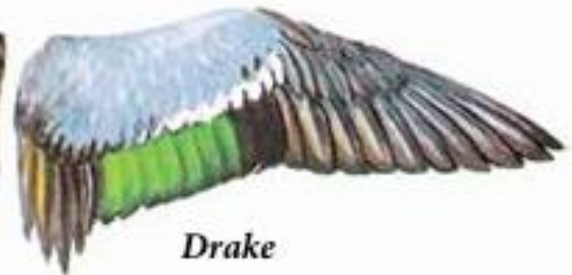

# American Wigeon - *Anas americana*

Average adult length: ♂ 20.3 inches ♀ 19.0 Average adult weight: ♂ 1.8 pounds ♀ 1.7

# Blue-winged Teal - *Anas discors*

Average adult length: ♂ 15.6 inches ♀ 14.5

Average adult weight: ♂ 1.05 pounds ♀ 0.85

Hen

Drake

# Cinnamon Teal - *Anas cyanoptera*

Average adult length: ♂ 16.0 inches ♀ 15.5

Average adult weight: ♂ 0.8 pounds ♀ 0.75

*Hen*

*Drake*