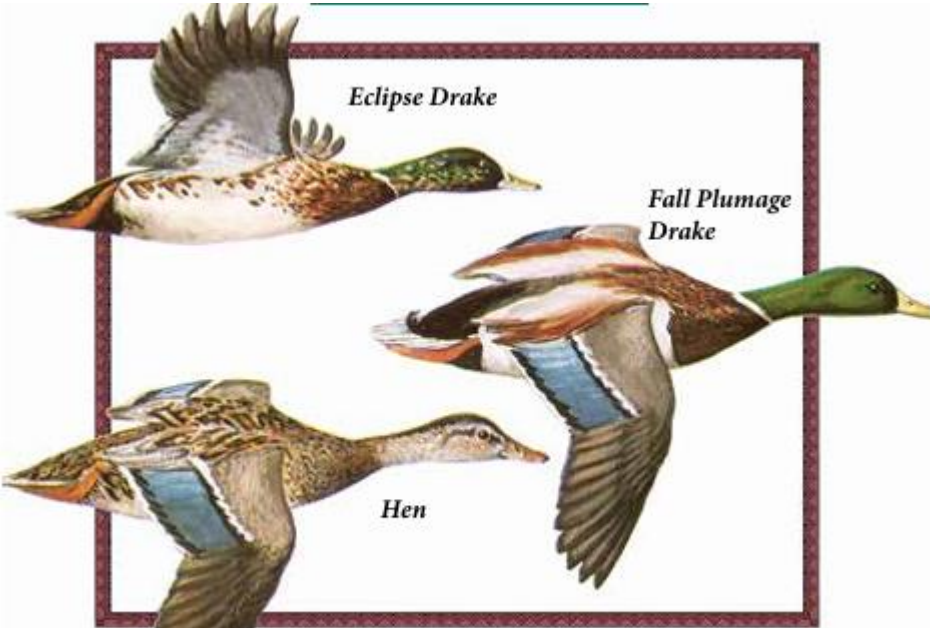

# Ducks, Geese, and Swan

4H Hunting Skills Flashcards

# Mallard - *Anas platyrhynchos*

Average adult length: ♂ 25.0 inches    ♀ 23.0      Average adult weight: ♂ 2.75 pounds    ♀ 2.5

# Pintail - *Anas acuta*

Average adult length: ♂ 25.2 inches

♀ 21.5

Average adult weight: ♂ 2.25 pounds

♀ 1.9