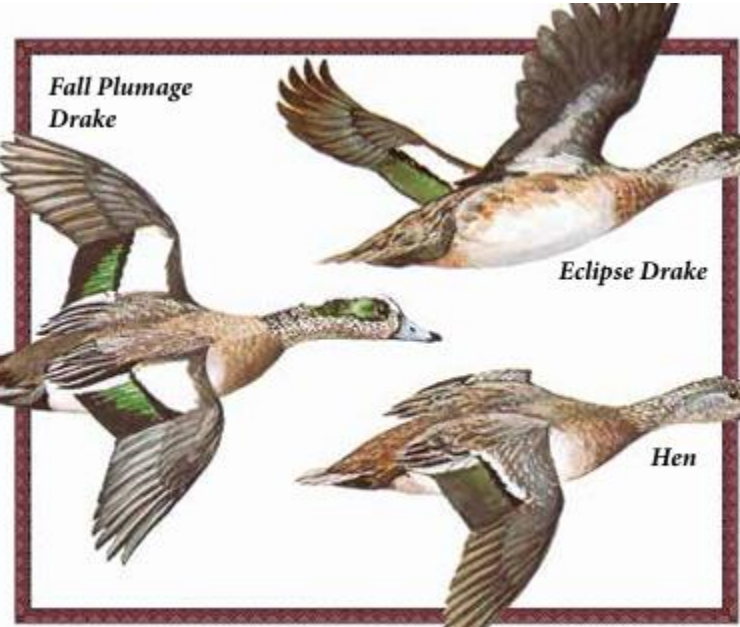

# Shoveler - *Anas clypeata*

Average adult length: ♂ 19.5 inches ♀ 18.7

Average adult weight: ♂ 1.5 pounds ♀ 1.4

# Gadwall - *Anas strepera*

Average adult length: ♂ 21.0 inches

♀ 19.5

Average adult weight: ♂ 2.1 pounds

♀ 1.85

# American Wigeon - *Anas americana*

Average adult length: ♂ 20.3 inches ♀ 19.0 Average adult weight: ♂ 1.8 pounds ♀ 1.7

# Blue-winged Teal - *Anas discors*

Average adult length: ♂ 15.6 inches ♀ 14.5

Average adult weight: ♂ 1.05 pounds ♀ 0.85

Hen

Drake