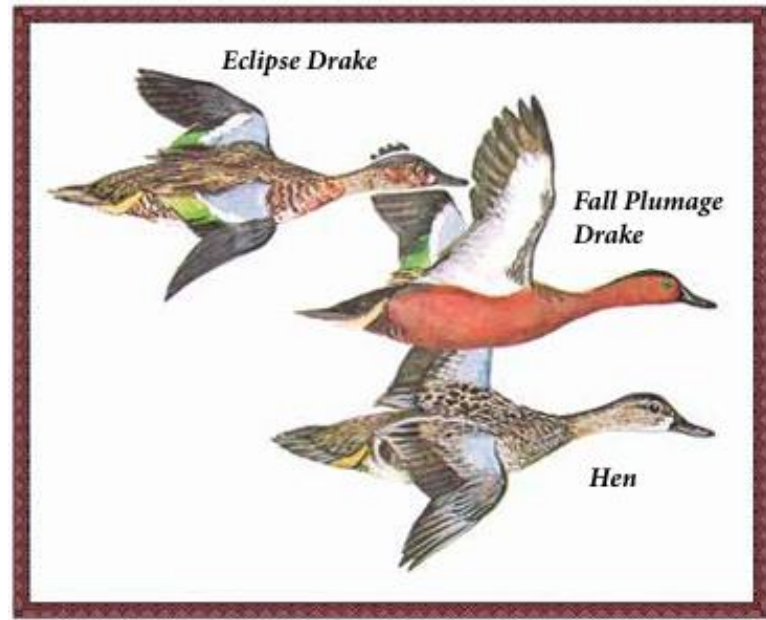

# Gadwall - *Anas strepera*

Average adult length: ♂ 21.0 inches

♀ 19.5

Average adult weight: ♂ 2.1 pounds

♀ 1.85

# American Wigeon - *Anas americana*

Average adult length: ♂ 20.3 inches ♀ 19.0 Average adult weight: ♂ 1.8 pounds ♀ 1.7

# Blue-winged Teal - *Anas discors*

Average adult length: ♂ 15.6 inches ♀ 14.5

Average adult weight: ♂ 1.05 pounds ♀ 0.85

Hen

Drake

# Cinnamon Teal - *Anas cyanoptera*

Average adult length: ♂ 16.0 inches ♀ 15.5

Average adult weight: ♂ 0.8 pounds ♀ 0.75

*Hen*

*Drake*