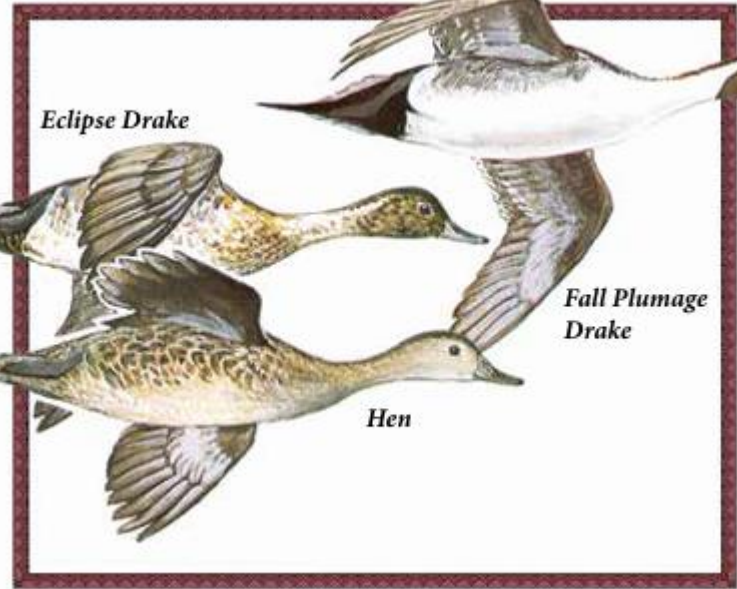

# Ducks, Geese, and Swan

4H Hunting Skills Flashcards

# Mallard - *Anas platyrhynchos*

Average adult length: ♂ 25.0 inches    ♀ 23.0      Average adult weight: ♂ 2.75 pounds    ♀ 2.5

# Black Duck - *Anas rubripes*

Average adult length: ♂ 22.5 inches ♀ 21.0 Average adult weight: ♂ 2.75 pounds ♀ 2.45

# Pintail - *Anas acuta*

Average adult length: ♂ 25.2 inches

♀ 21.5

Average adult weight: ♂ 2.25 pounds

♀ 1.9