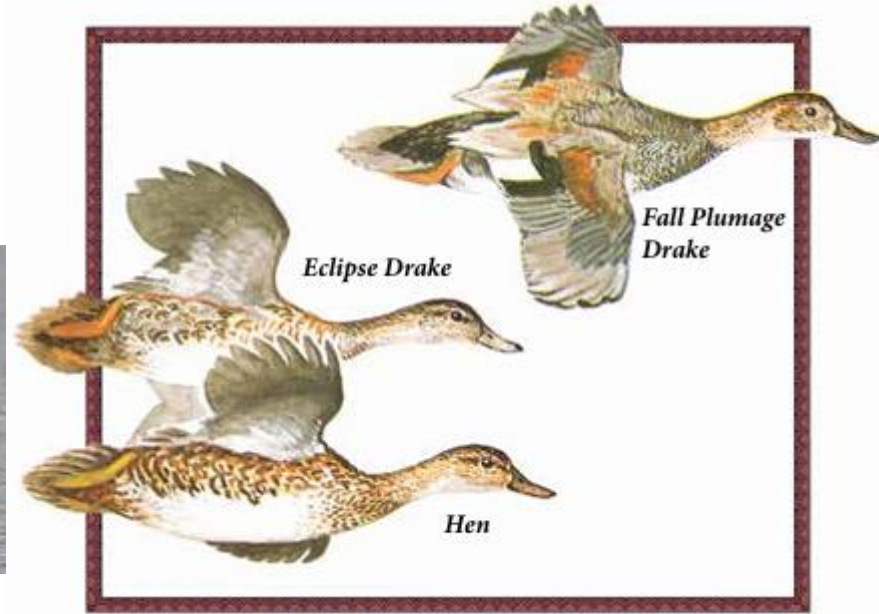

# Pintail - *Anas acuta*

Average adult length: ♂ 25.2 inches

♀ 21.5

Average adult weight: ♂ 2.25 pounds

♀ 1.9

# Shoveler - *Anas clypeata*

Average adult length: ♂ 19.5 inches ♀ 18.7

Average adult weight: ♂ 1.5 pounds ♀ 1.4

# Gadwall - *Anas strepera*

Average adult length: ♂ 21.0 inches

♀ 19.5

Average adult weight: ♂ 2.1 pounds

♀ 1.85

# American Wigeon - *Anas americana*

Average adult length: ♂ 20.3 inches ♀ 19.0 Average adult weight: ♂ 1.8 pounds ♀ 1.7