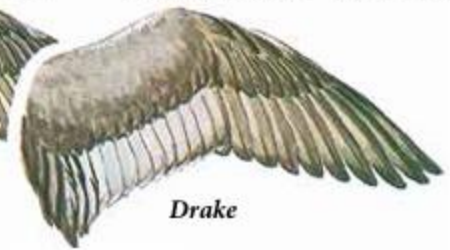

# Redhead- *Aythya americana*

Fall Plumage  
Drake

Eclipse Drake

Hen

Average adult length: ♂ 20.0 inches ♀ 19.0

Average adult weight: ♂ 2.45 pounds ♀ 2.15

Hen

Drake

# Ring-necked Duck- *Aythya collaris*

Average adult length: ♂ 17.2 inches ♀ 16.6

Average adult weight: ♂ 1.65 pounds ♀ 1.5