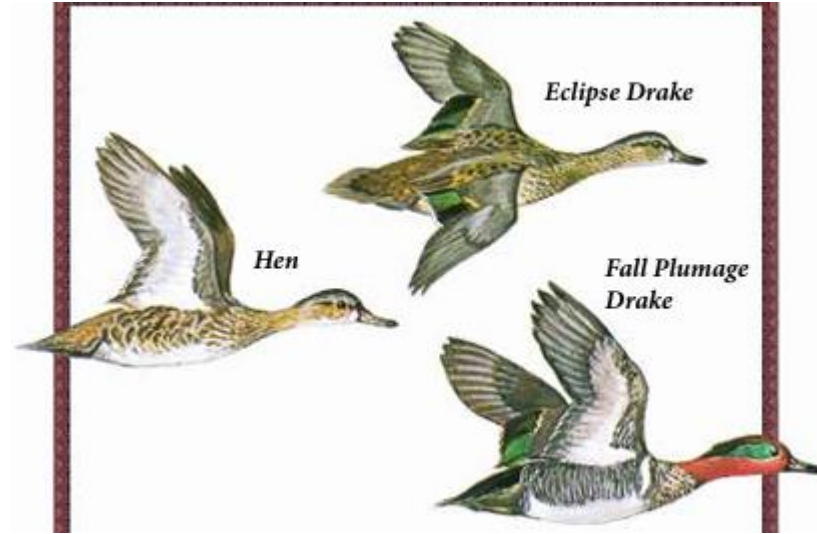

# American Wigeon - *Anas americana*

Average adult length: ♂ 20.3 inches ♀ 19.0 Average adult weight: ♂ 1.8 pounds ♀ 1.7

# Blue-winged Teal - *Anas discors*

Average adult length: ♂ 15.6 inches ♀ 14.5

Average adult weight: ♂ 1.05 pounds ♀ 0.85

Hen

Drake

# Cinnamon Teal - *Anas cyanoptera*

Average adult length: ♂ 16.0 inches ♀ 15.5

Average adult weight: ♂ 0.8 pounds ♀ 0.75

*Hen*

*Drake*

# Green-winged Teal- *Anas crecca*

Average adult length: ♂ 14.75 inches ♀ 13.9

Average adult weight: ♂ 0.71 pounds ♀ 0.68

Average adult length: ♂ 20.0 inches ♀ 19.5

Average adult weight: ♂ 1.5 pounds ♀ 1.45