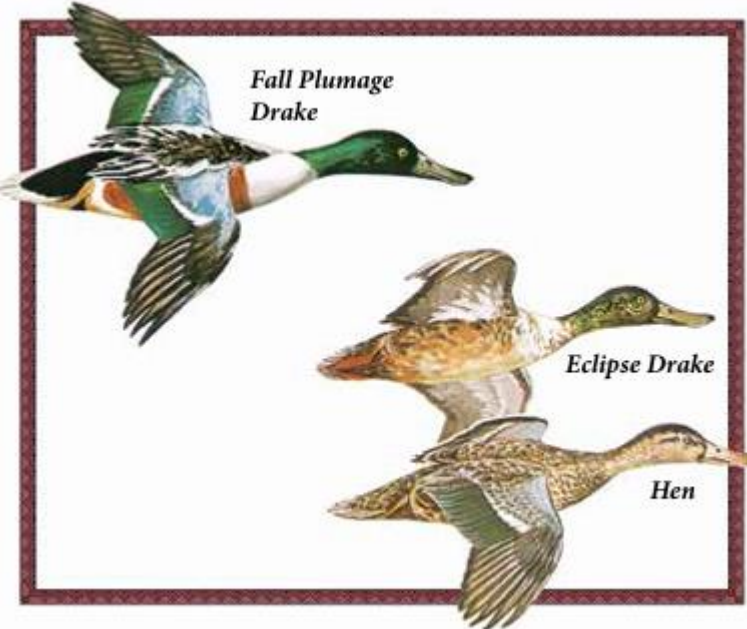

# Mallard - *Anas platyrhynchos*

Average adult length: ♂ 25.0 inches    ♀ 23.0      Average adult weight: ♂ 2.75 pounds    ♀ 2.5

# Pintail - *Anas acuta*

Average adult length: ♂ 25.2 inches

♀ 21.5

Average adult weight: ♂ 2.25 pounds

♀ 1.9

# Shoveler - *Anas clypeata*

Average adult length: ♂ 19.5 inches ♀ 18.7

Average adult weight: ♂ 1.5 pounds ♀ 1.4

# Gadwall - *Anas strepera*

Average adult length: ♂ 21.0 inches

♀ 19.5

Average adult weight: ♂ 2.1 pounds

♀ 1.85