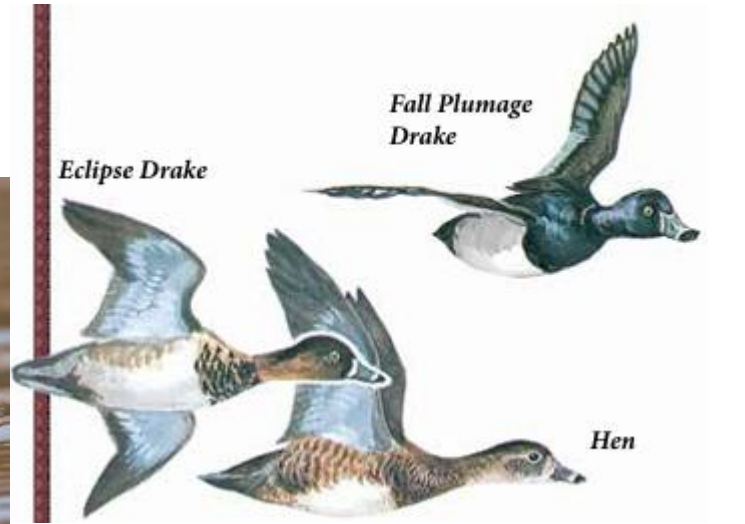

# Canvasback- *Aythya valisineria*

Average adult length: ♂ 20.75 inches ♀ 19.8

Average adult weight: ♂ 2.75 pounds ♀ 2.55

# Redhead- *Aythya americana*

Fall Plumage  
Drake

Eclipse Drake

Hen

Average adult length: ♂ 20.0 inches ♀ 19.0

Average adult weight: ♂ 2.45 pounds ♀ 2.15

Hen

Drake

# Ring-necked Duck- *Aythya collaris*

Average adult length: ♂ 17.2 inches ♀ 16.6

Average adult weight: ♂ 1.65 pounds ♀ 1.5

# Bufflehead *Bucephala albeola*

Average adult length: ♂ 14.75 inches ♀ 13.2

Average adult weight: ♂ 1.1 pounds ♀ 0.8

*Eclipse Drake*