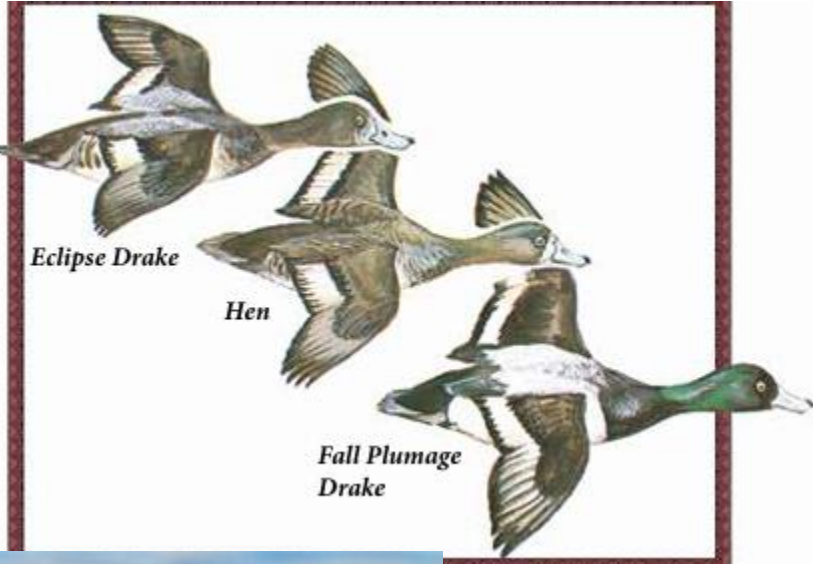

# Redhead- *Aythya americana*

Fall Plumage  
Drake

Eclipse Drake

Hen

Average adult length: ♂ 20.0 inches ♀ 19.0

Average adult weight: ♂ 2.45 pounds ♀ 2.15

Hen

Drake

# Ring-necked Duck- *Aythya collaris*

Average adult length: ♂ 17.2 inches ♀ 16.6

Average adult weight: ♂ 1.65 pounds ♀ 1.5

# Bufflehead *Bucephala albeola*

Average adult length: ♂ 14.75 inches ♀ 13.2

Average adult weight: ♂ 1.1 pounds ♀ 0.8

*Eclipse Drake*

# Greater Scaup *Aythya marila*

Average adult length: ♂ 18.5 inches ♀ 17.0

Average adult weight: ♂ 2.4 pounds ♀ 2.15

*Hen*

*Drake*