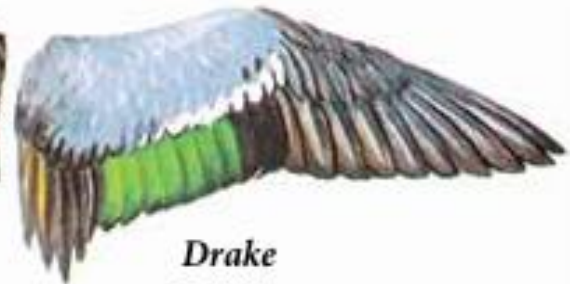

# Cinnamon Teal - *Anas cyanoptera*

Average adult length: ♂ 16.0 inches ♀ 15.5

Average adult weight: ♂ 0.8 pounds ♀ 0.75

*Hen*

*Drake*

# Green-winged Teal- *Anas crecca*

Average adult length: ♂ 14.75 inches ♀ 13.9

Average adult weight: ♂ 0.71 pounds ♀ 0.68

Average adult length: ♂ 20.0 inches ♀ 19.5

Average adult weight: ♂ 1.5 pounds ♀ 1.45