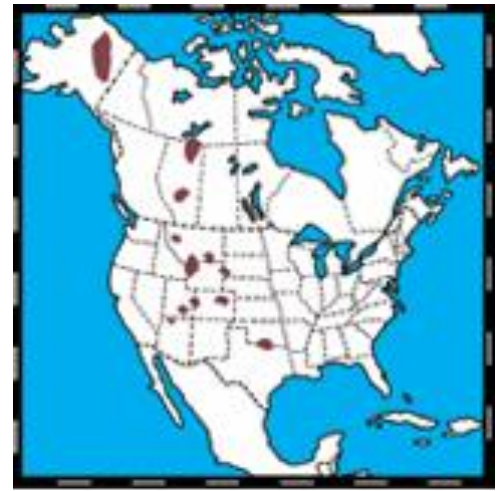

Big Game Wildlife Identification Flashcards

4H Hunting Skills

White-Tailed Deer

Mule Deer

Caribou

Elk

Moose

Pronghorn Antelope

Bison

Musk Oxen

Bighorn Sheep

Desert Bighorn

Dall's Sheep

Stone's Sheep

Mountain Goat

Collared Peccary or Javelina